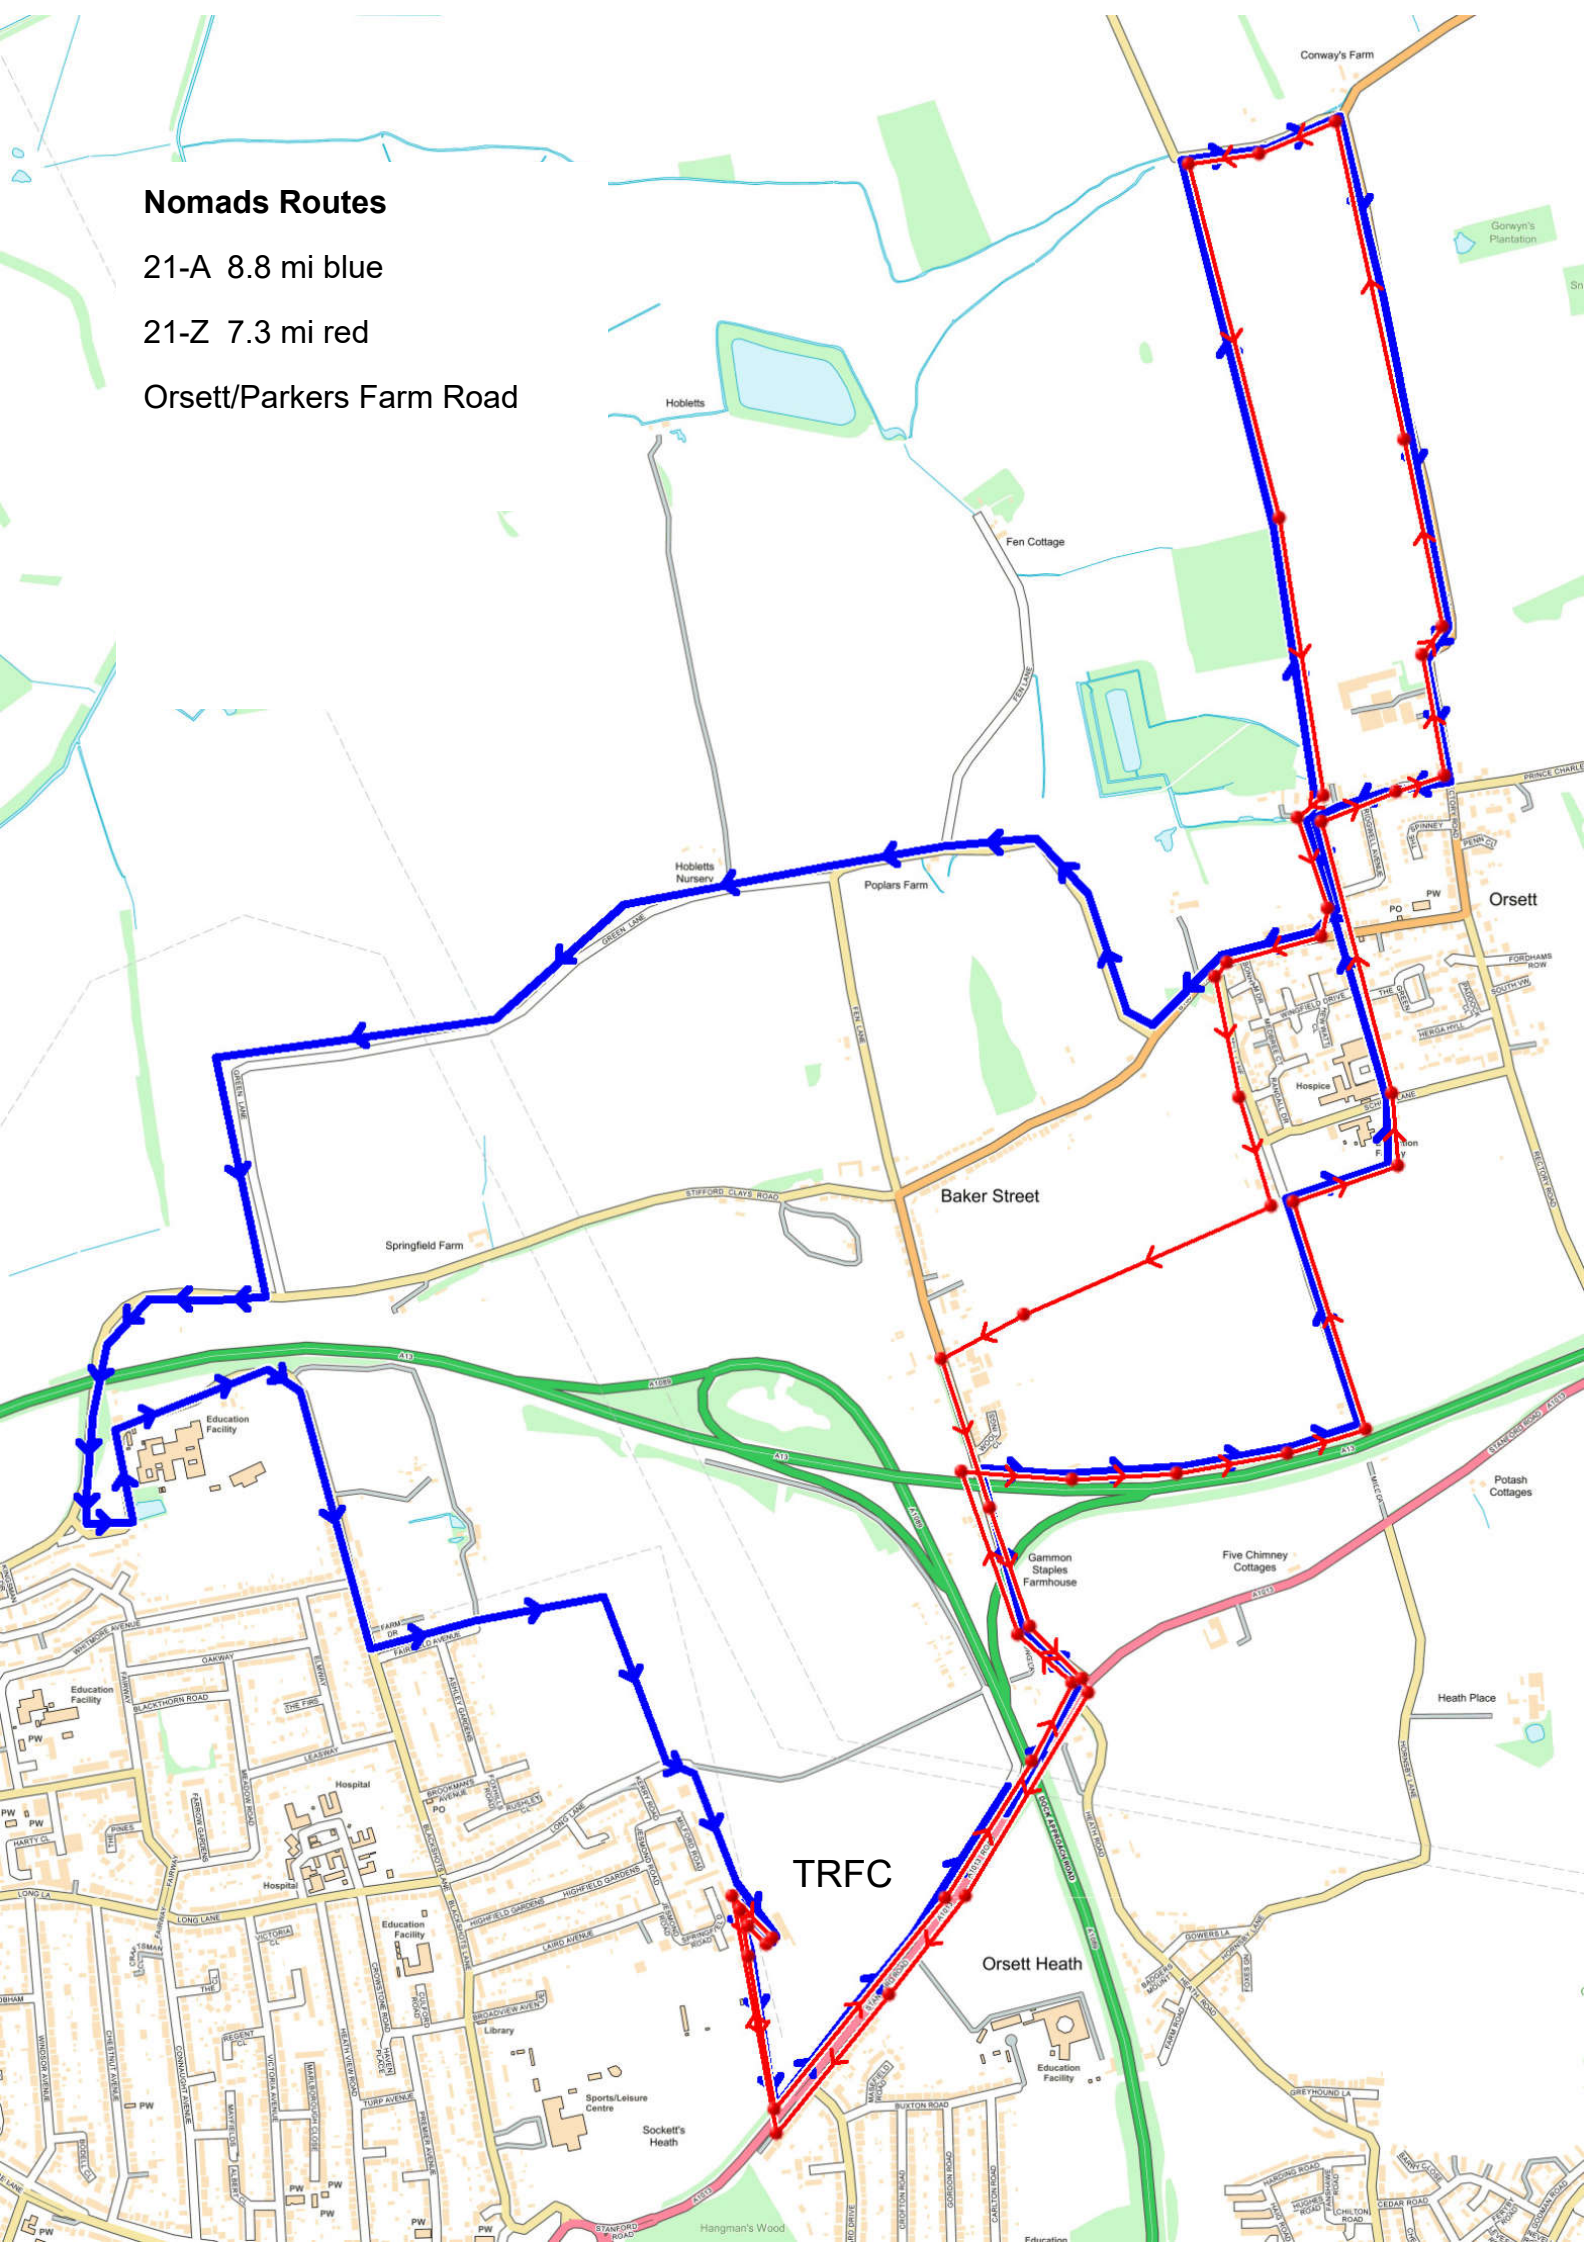

Nomads Routes

21-A 8.8 mi blue

21-Z 7.3 mi red

Orsett/Parkers Farm Road

TRFC