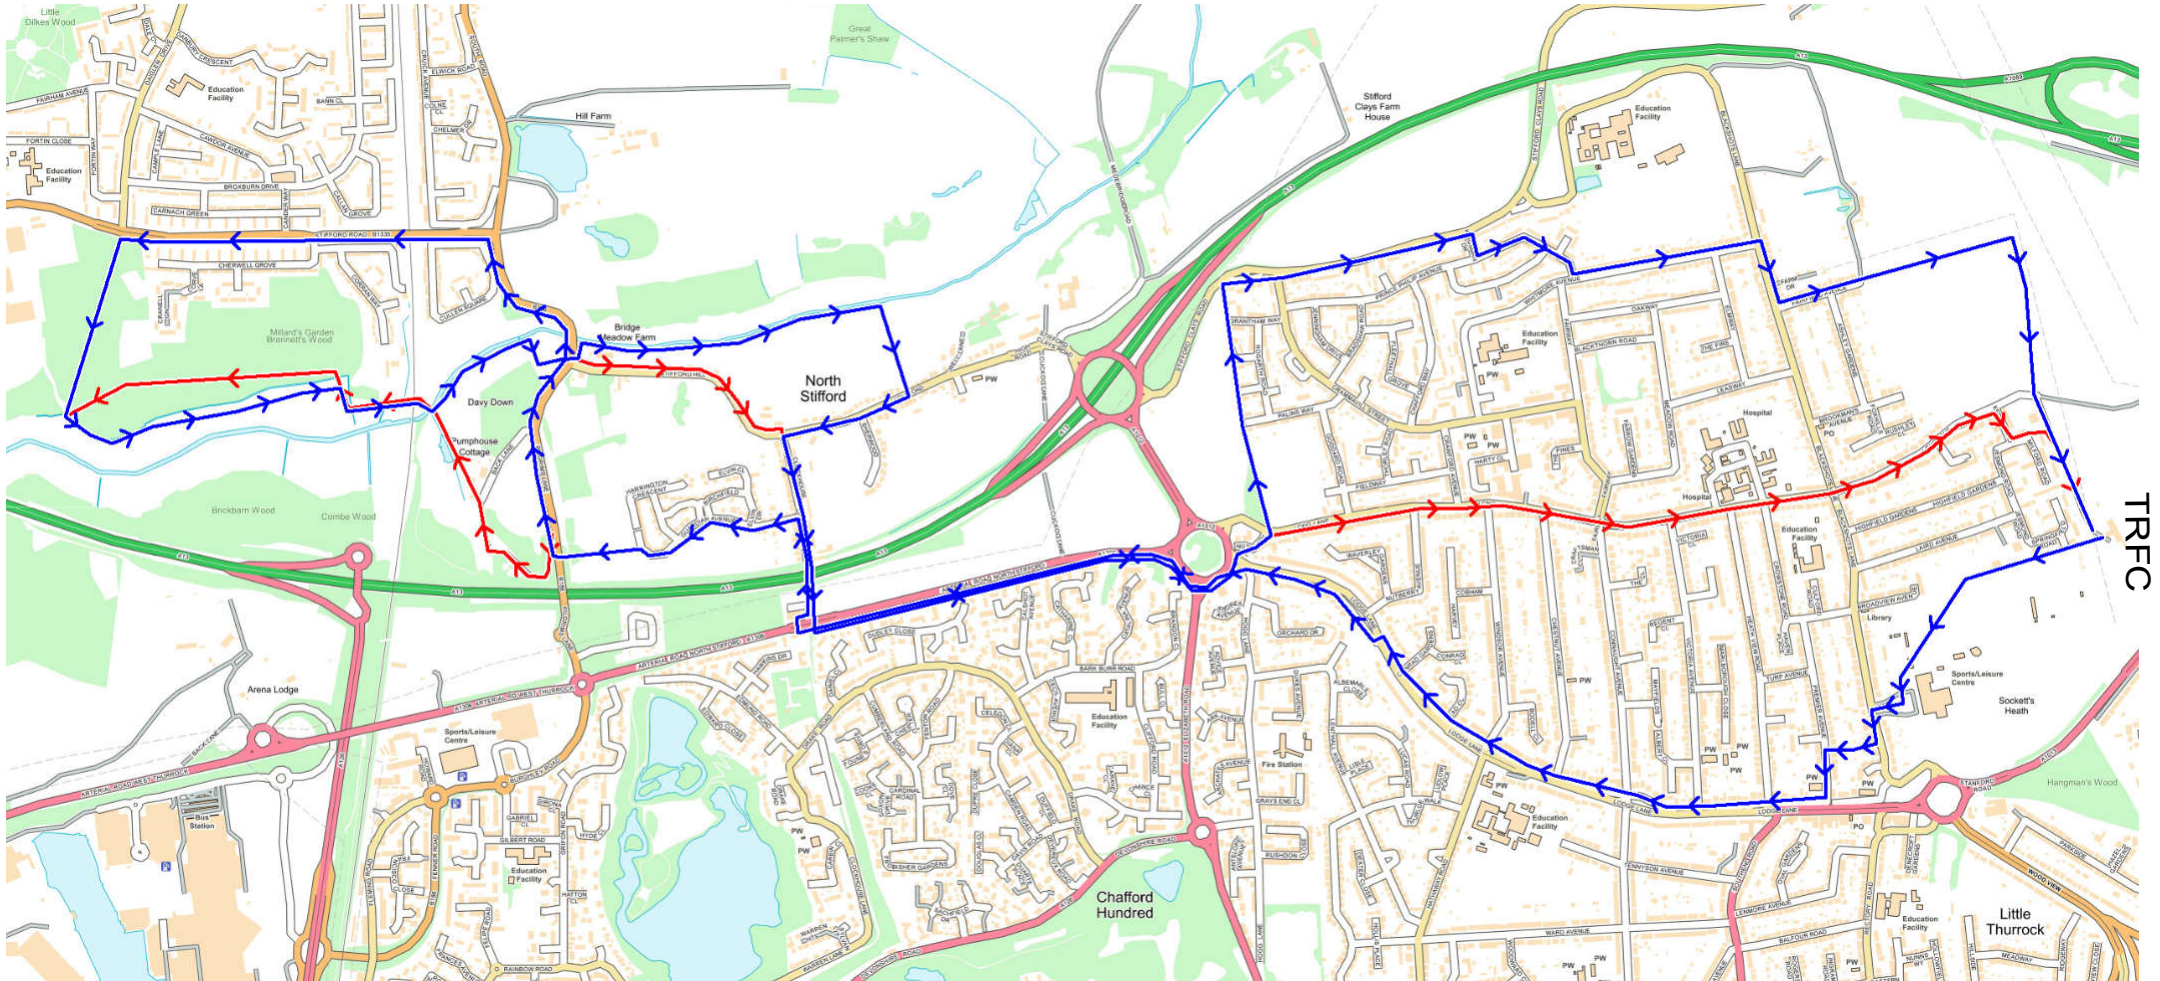

Nomads Routes

25s-A and 25s-Z Thursday - Marley Tiles/Mardyke Way "Safe Route" ('A' 9mi/'Z' 7.6mi)

A runners follow the blue route

Z runners follow the red route

TRFC