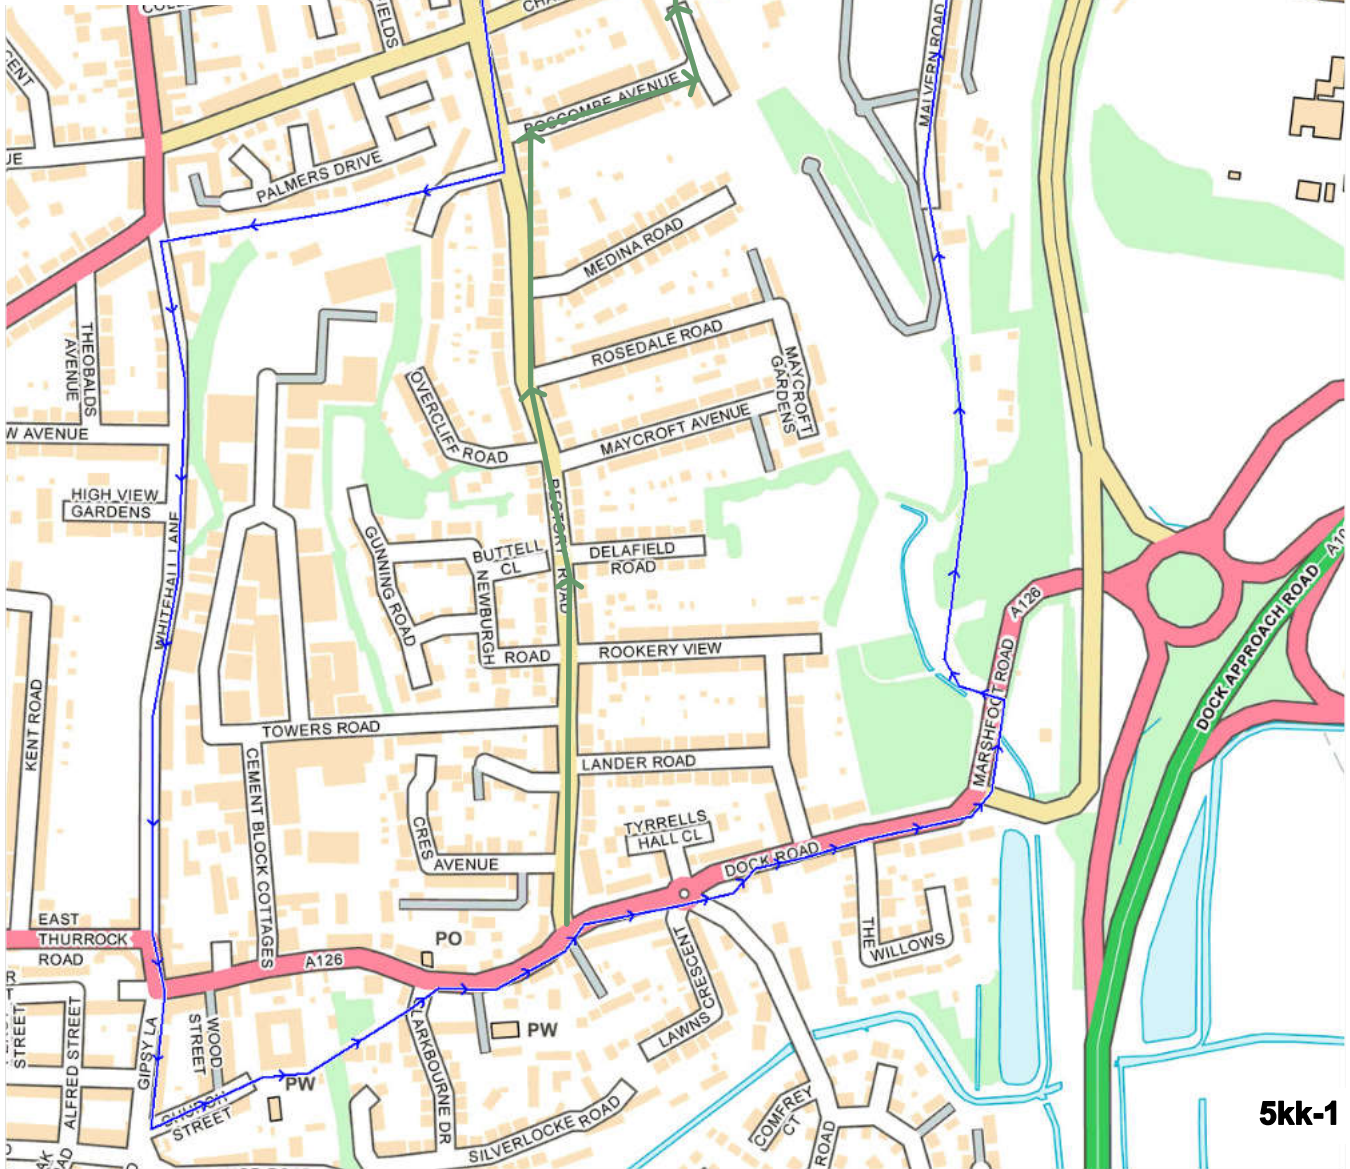

TRFC

Nomads Routes

5kk-1 5.5k

Rectory/Whitehall/
Broadway/Cemetery

5kk-1r is this route
reversed

If dark follow the green
route option

5kk-1