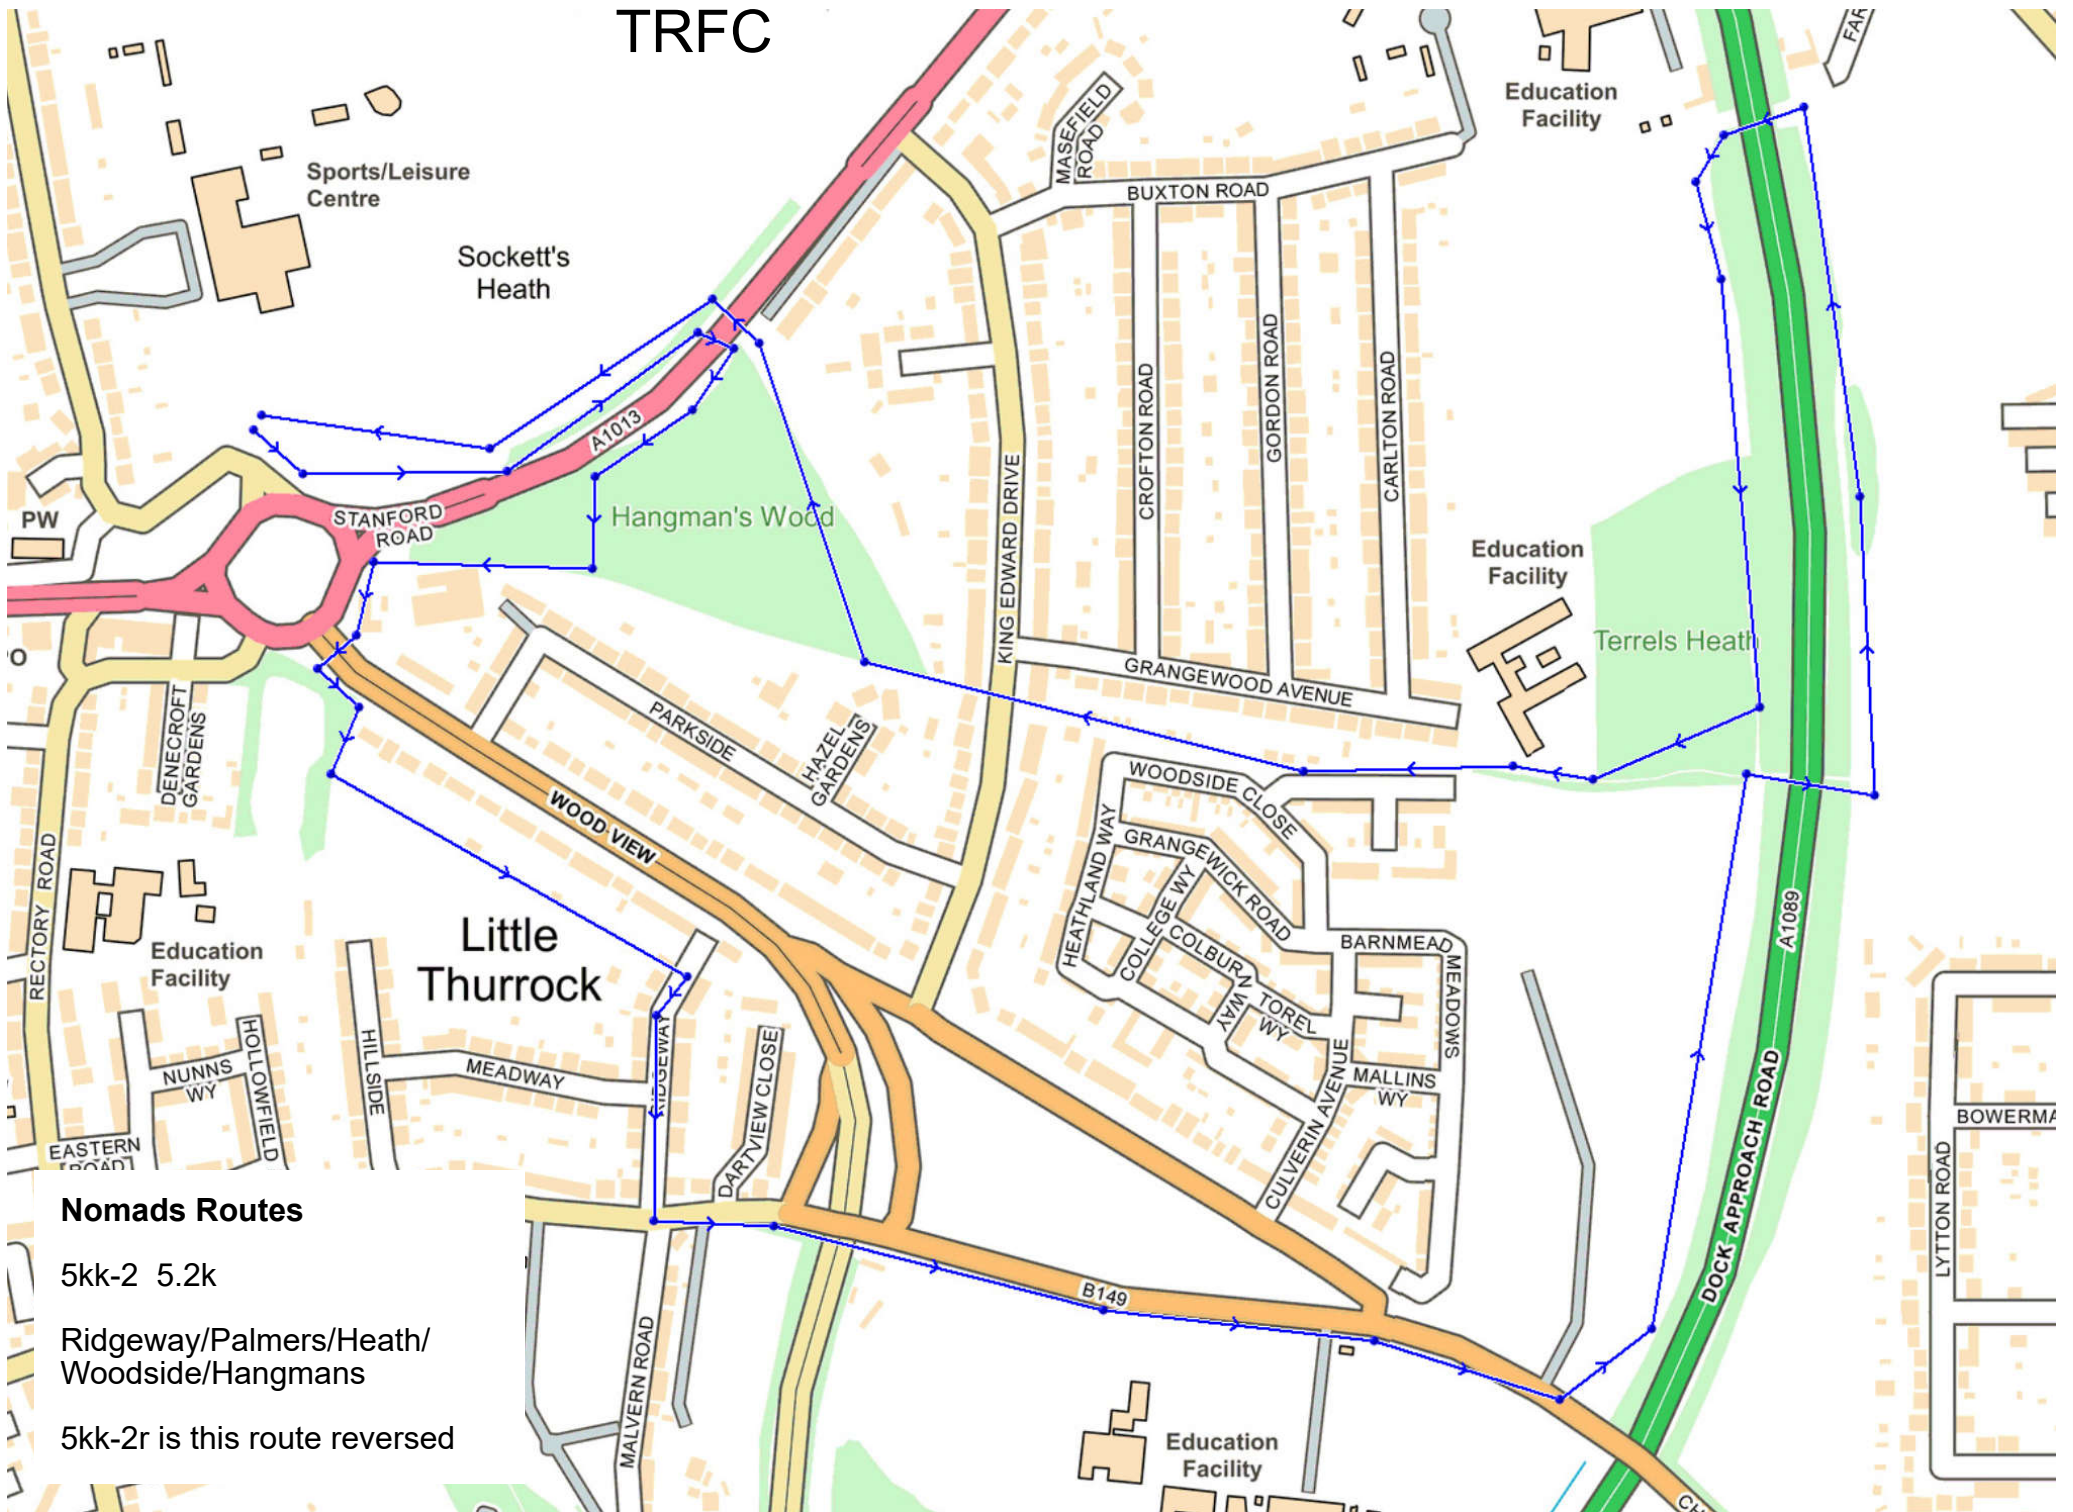

TRFC

Nomads Routes

5kk-2 5.2k

Ridgeway/Palmers/Heath/
Woodside/Hangmans

5kk-2r is this route reversed