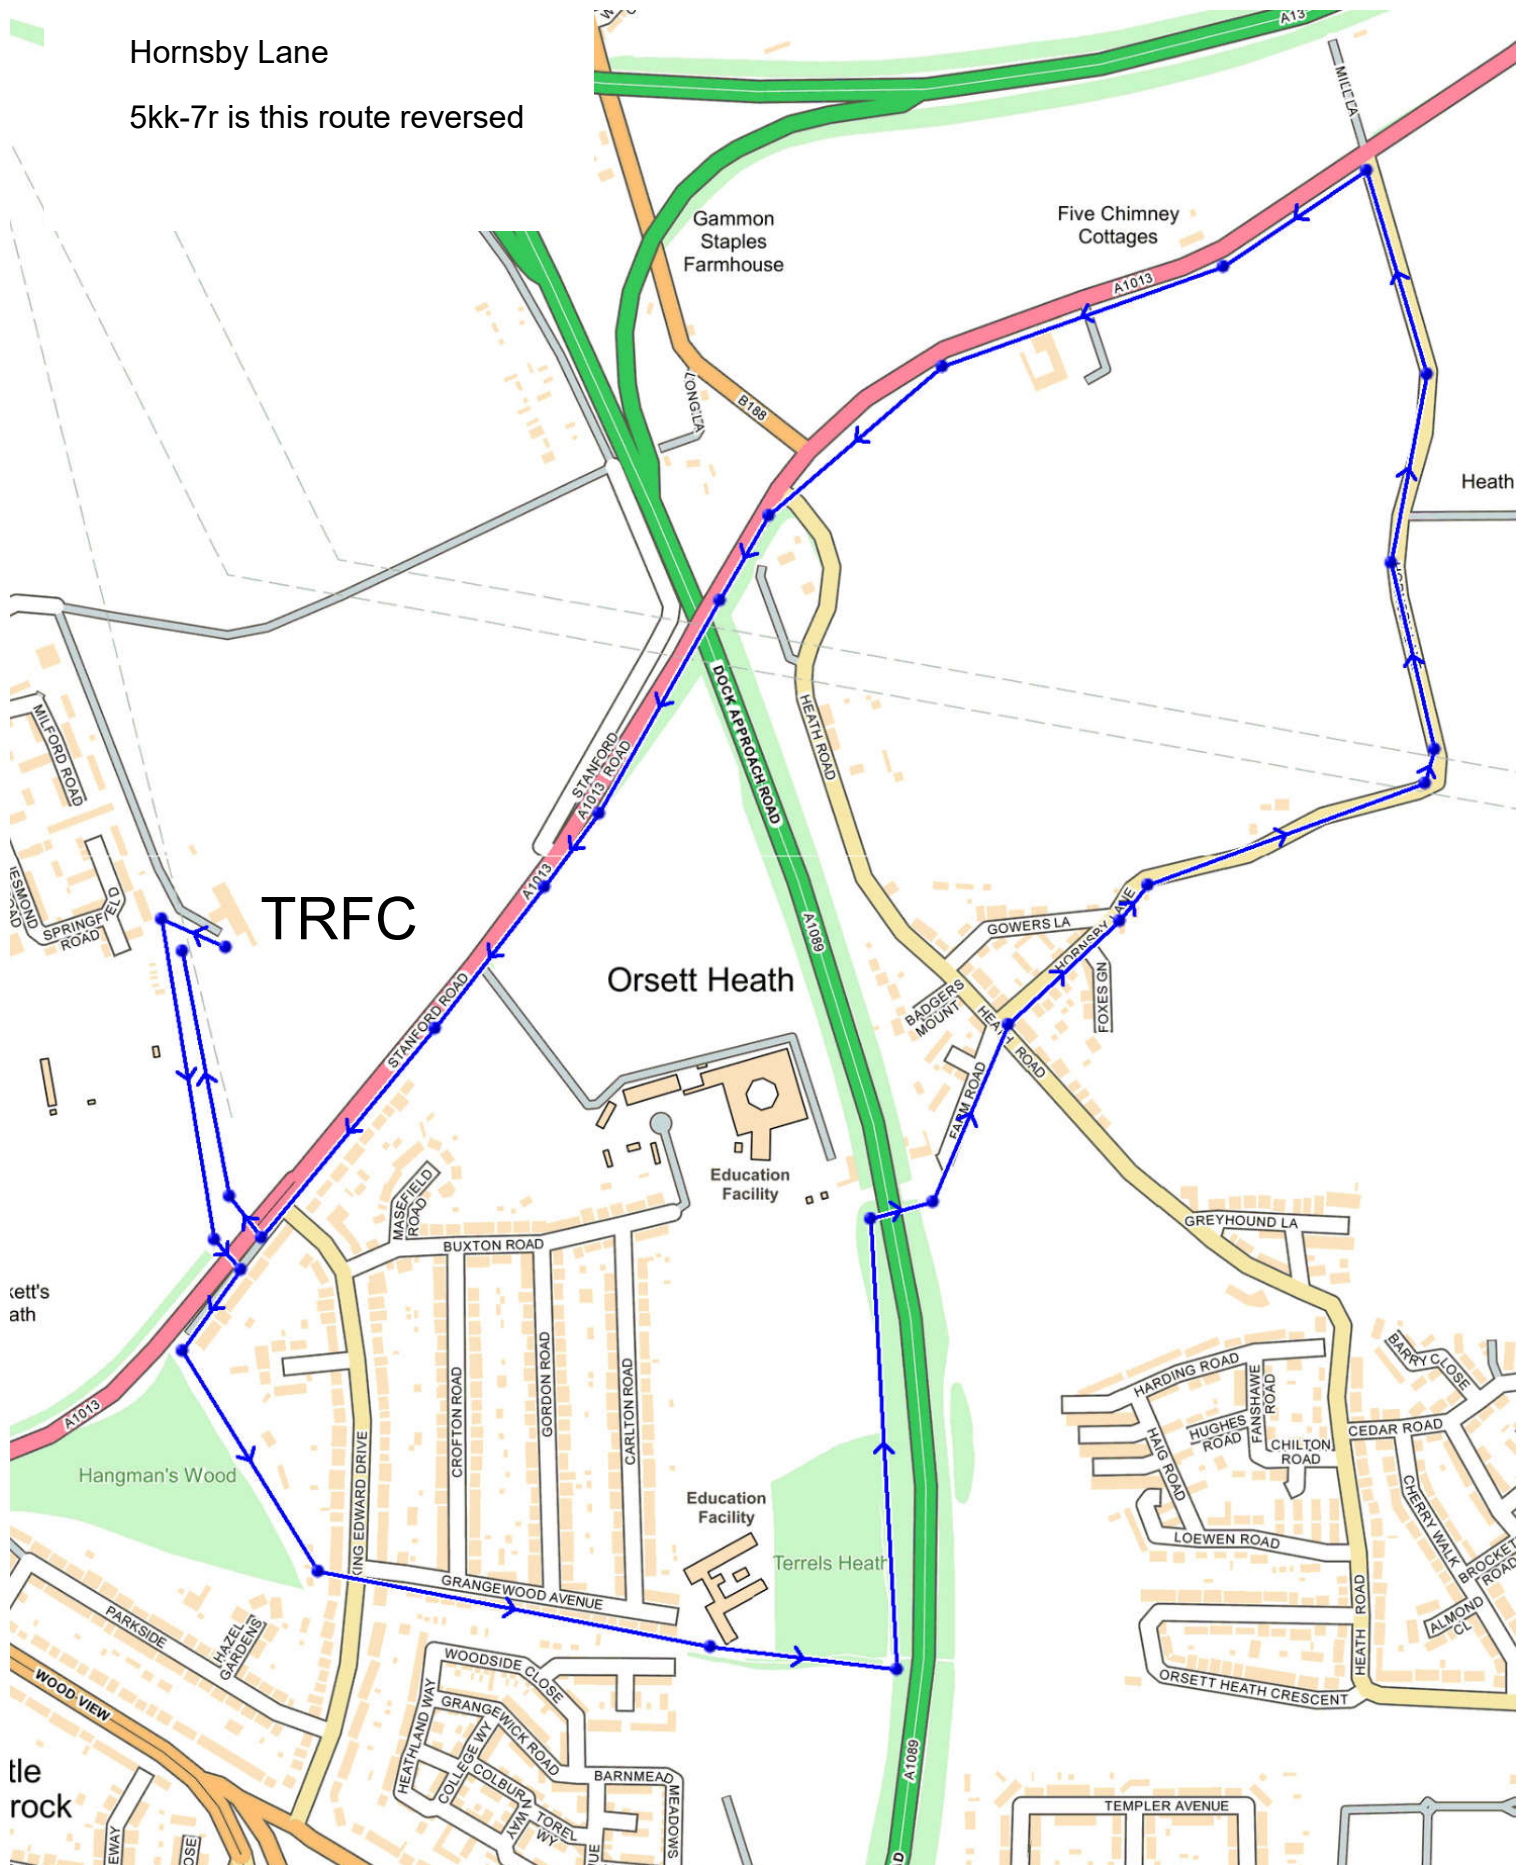

Nomads Routes

5kk-7 5.4k

Hornsby Lane

5kk-7r is this route reversed

TRFC

Orsett Heath

Education Facility

Education Facility