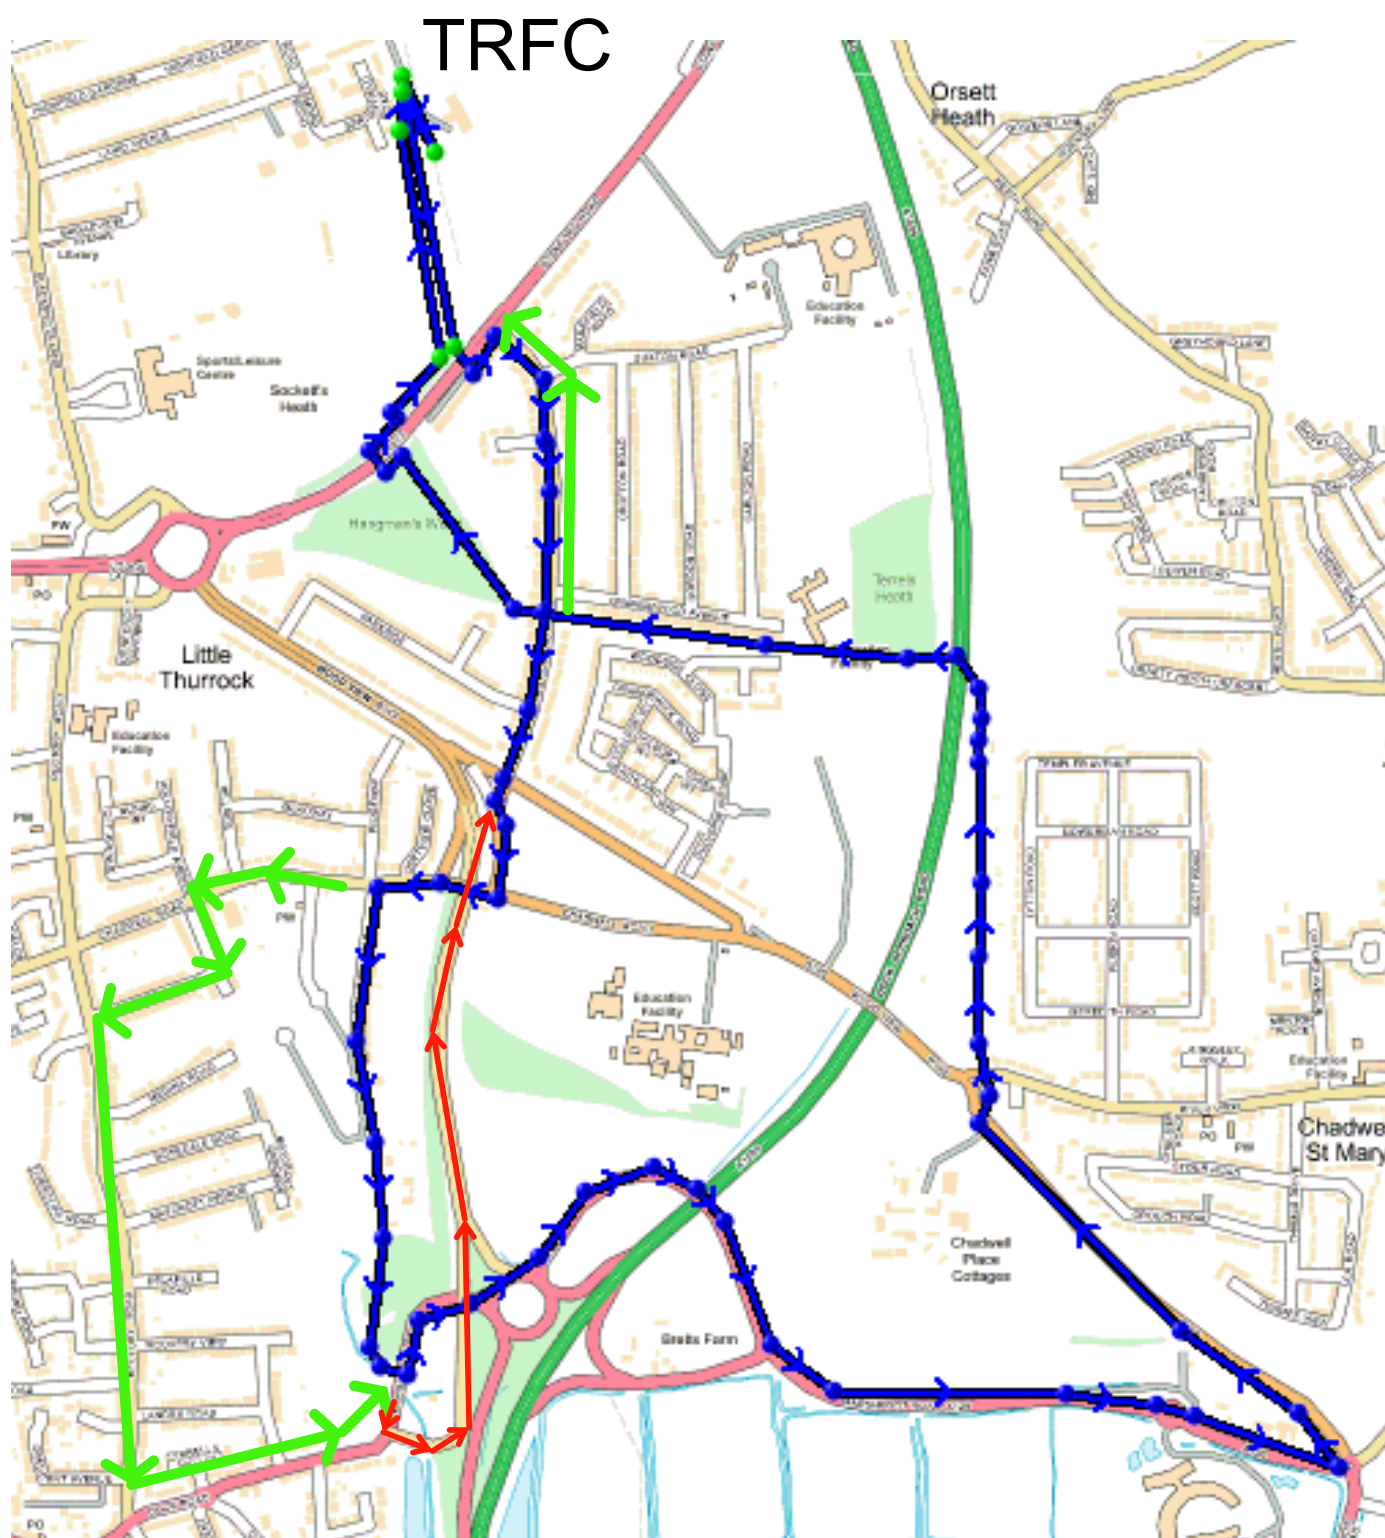

Nomads Routes

5kk-9 7.3k

Cemetery/Marshfoot/Terrels

If Dark, follow the green route options

5kk-9r is the reverse of this route

When the A's and Zeds are doing the 4b Tilbury Lights run, 5kk should follow the "reverse" route but follow the red route here to come up Old Dock Rd to meet with the A's and Zeds

5kk-9